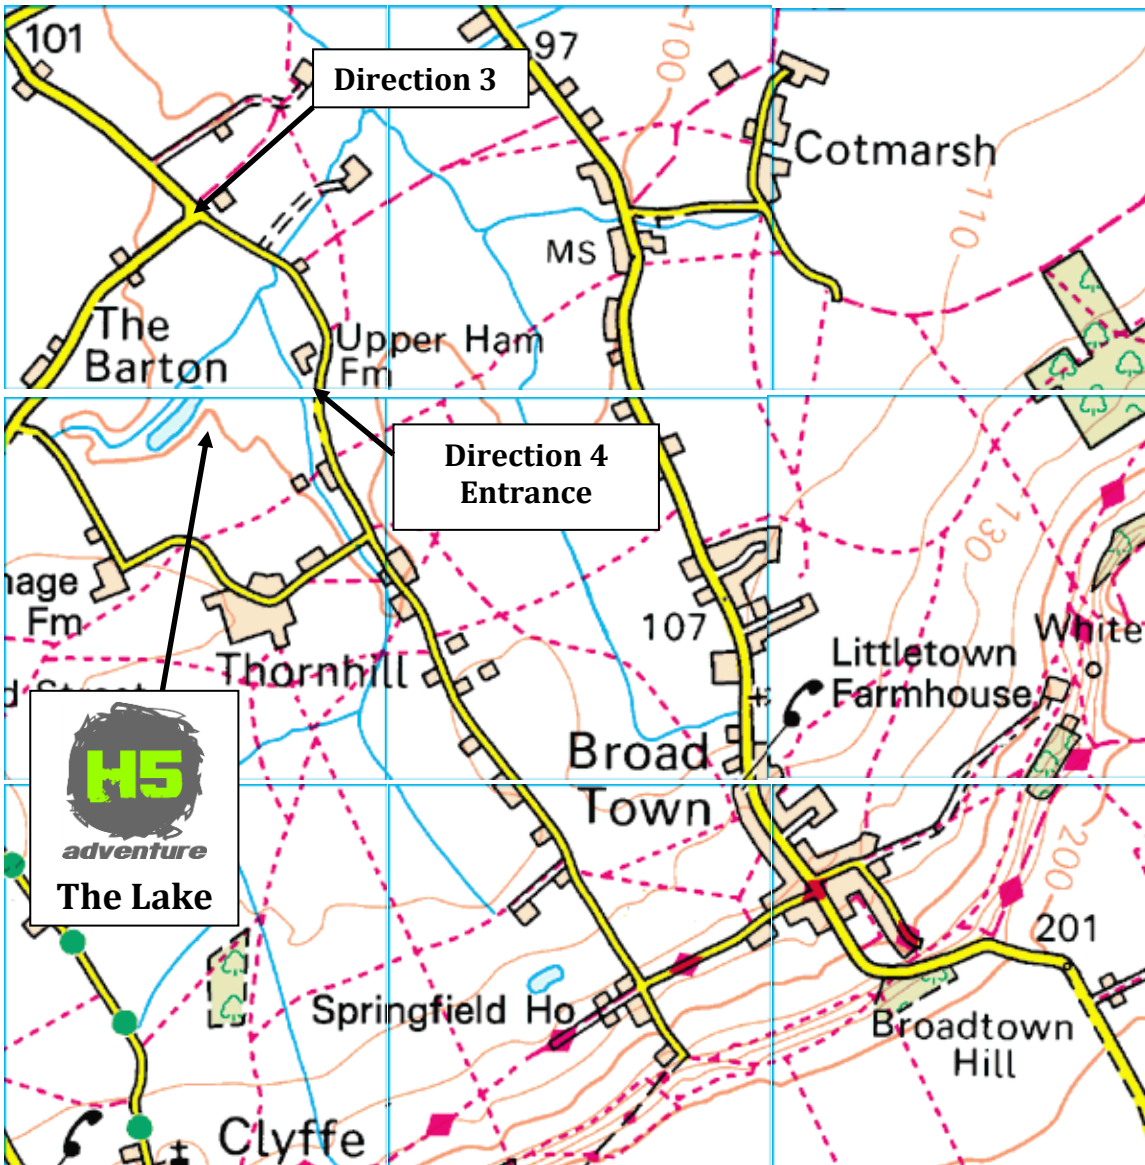

H5 Adventure Ltd

19 Thornhill, Royal Wootton Bassett, Wiltshire SN4 7RX
T. 01793 731 068 E. office@h5adventure.com W. www.h5adventure.com
Registered in England No. 05744066 VAT Registration No. 114376039